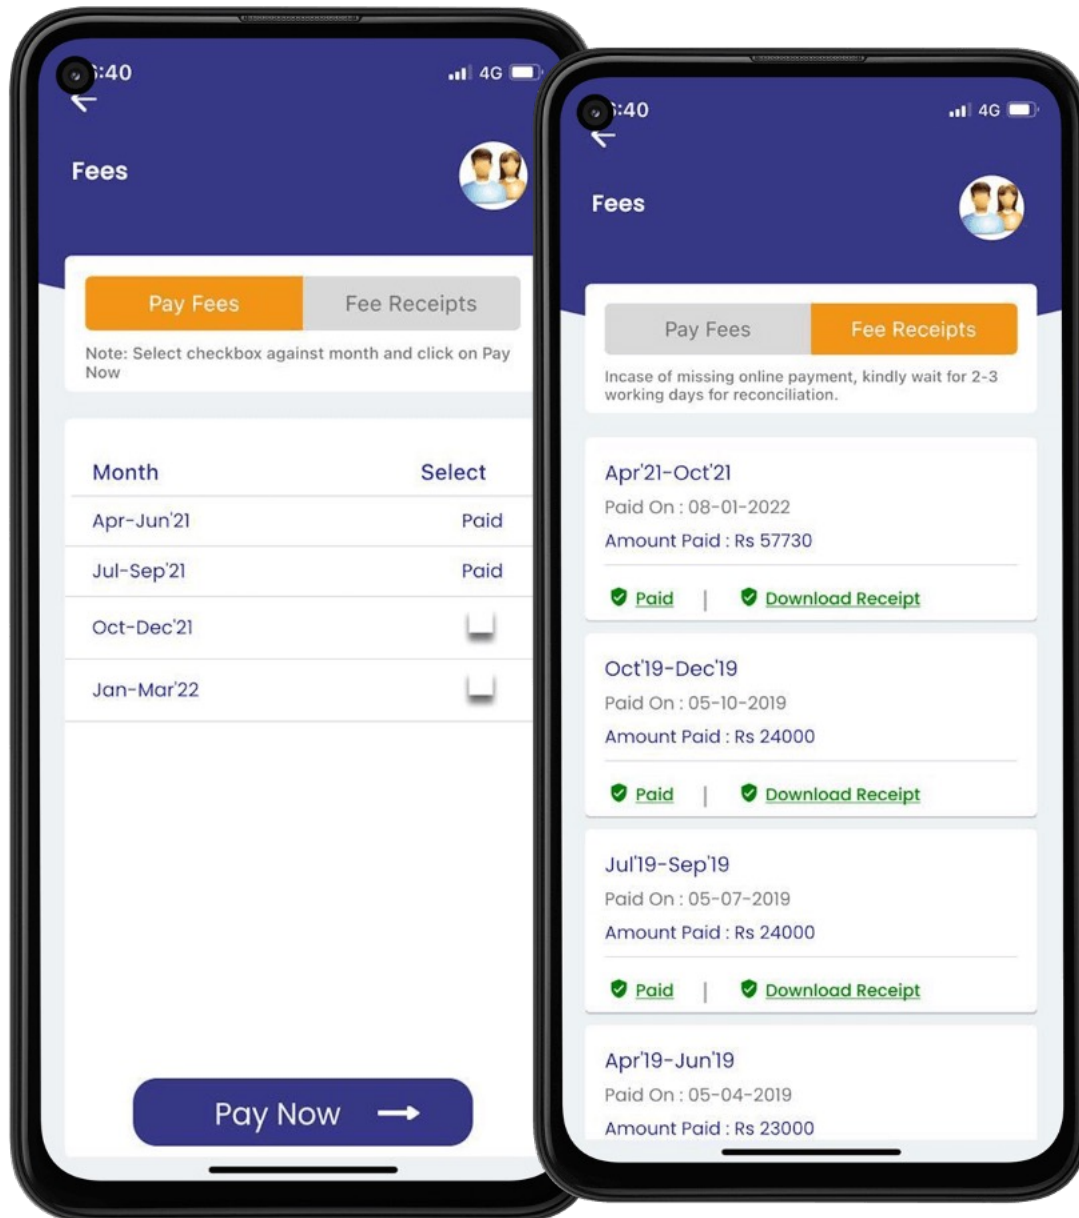

Fees

01 Pay Fees Online

via different modes viz Debit
Card/Credit Card/ Net Banking/ UPI

02 Paid Fee Details

Get details of fees paid via any mode
previously

03 Fee Receipts

View/ Download Fee Receipts against all
payments