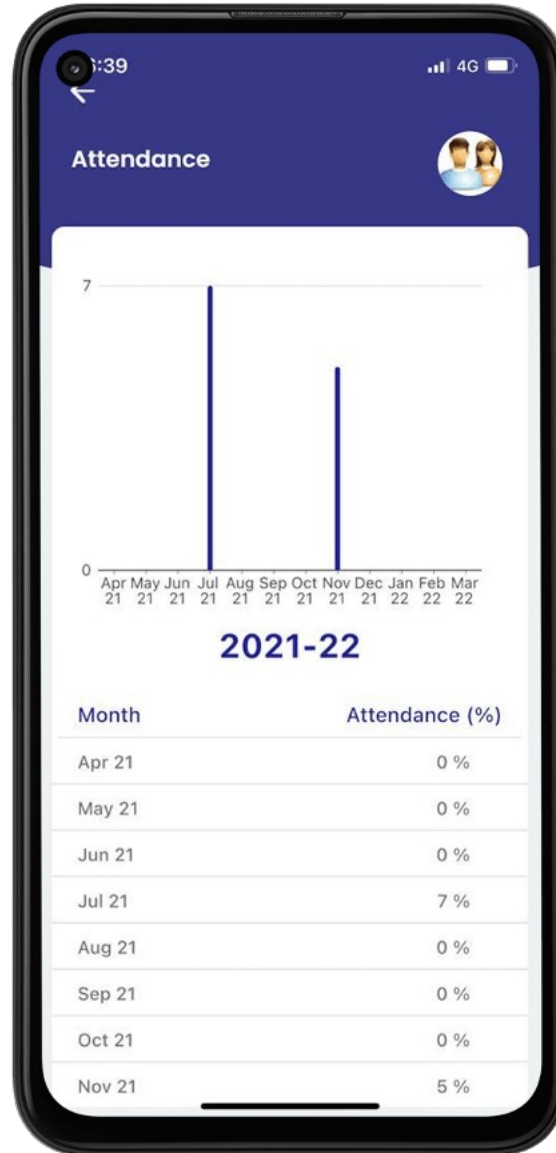

Attendance

01 Date Wise Attendance

- Get date wise details of Attendance

02 Daily Attendance Notification

- Get Instant notification as and when attendance is marked

03 Analysis

- Get monthly percentage analysis with charts