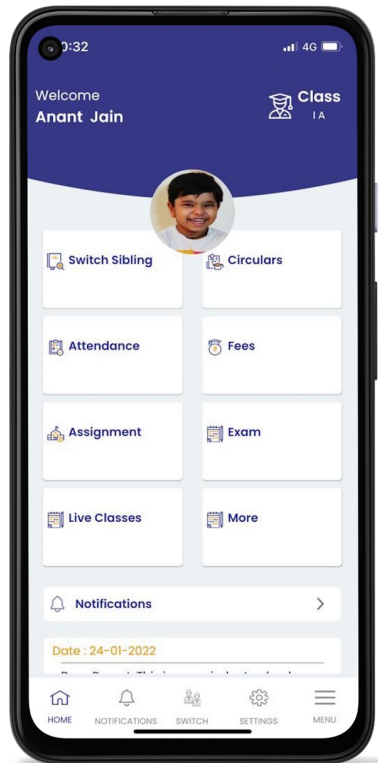

Swami Hariharanand Public School,  
Haridwar

# Get Started with School App Today !

Click this [Link to download iOS App](#)

Use School Code **"5763"**

To Login use Credentials sent over SMS or Login via OTP using registered Mobile Number

Click this [Link to download Android App](#)

Or Search for "SHPS Haridwar" on Google Play Store

To Login use Credentials sent over SMS or Login via OTP using registered Mobile Number

**Note:** This App is only for the registered students of the School