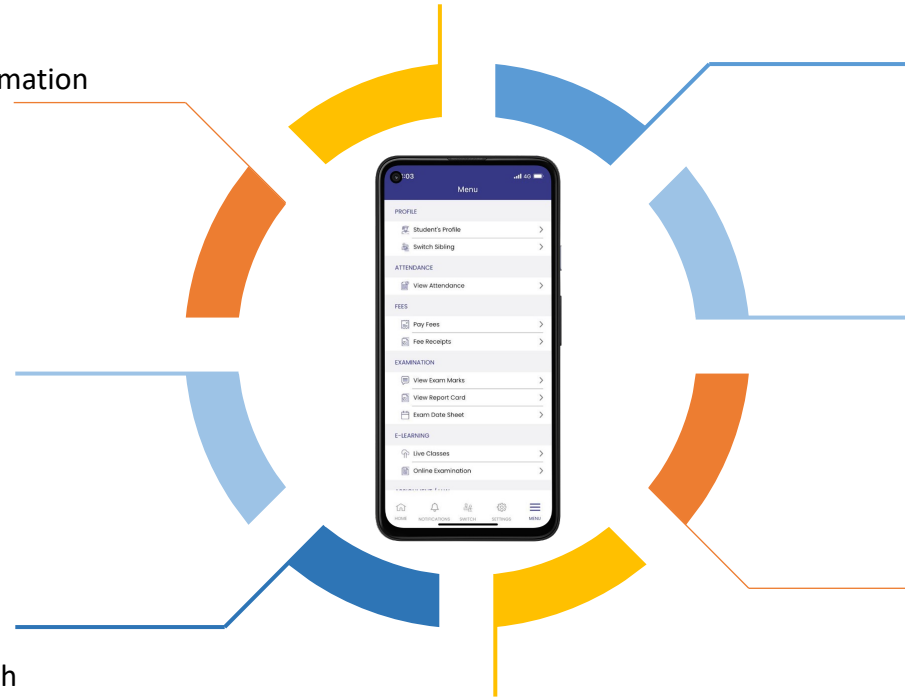

## 07 Exam Result & Report Card

- After every periodic test & Assessment marks/grades can be viewed on app
- Half Yearly & Final Term Report card can be viewed or downloaded from App in pdf format

## 06 Assignment & Solution Submission

- Students can view/download subject wise assignment
- Students can submit solution in pdf format before due date which can be checked by Teacher via their login

## 05 Attendance

- Daily Attendance Notification via App
- Attendance status & charts for analysis can be checked

## 04 Circulars / Study Material

- Students can view/download important circulars from School
- Also, Study Material in pdf can be downloaded  
In case of link they can be redirected from App