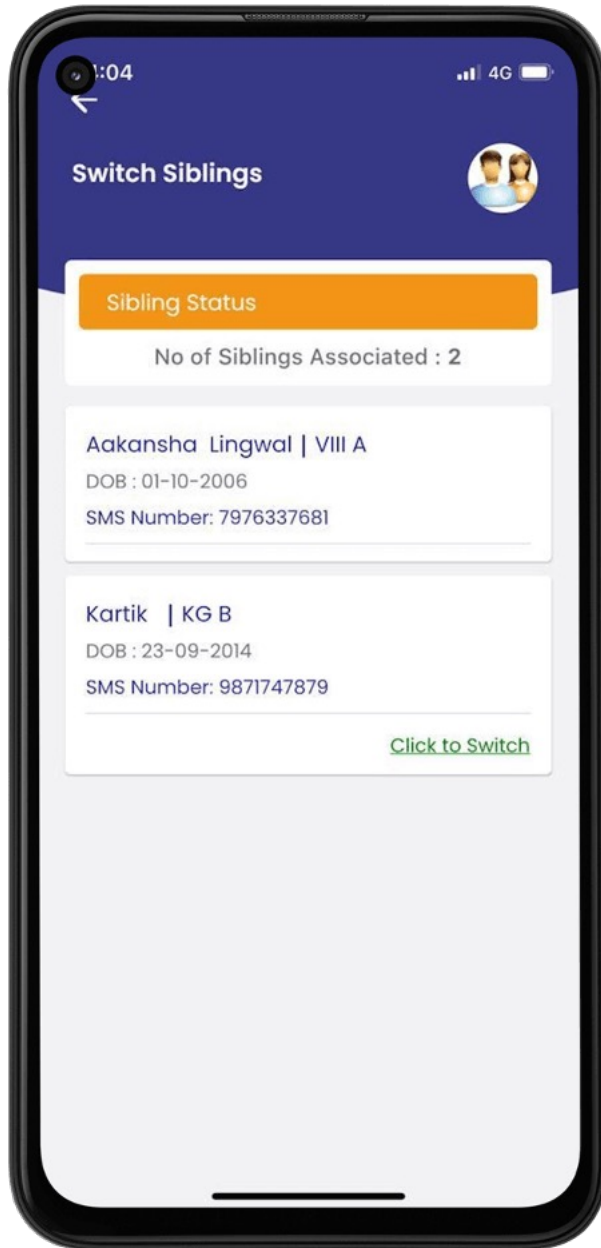

## 07 Exam Result & Report Card

- After every periodic test & Assessment marks/grades can be viewed on app
- Half Yearly & Final Term Report card can be viewed or downloaded from App in pdf format

## 06 Assignment & Solution Submission

- Students can view/download subject wise assignment
- Students can submit solution in pdf format before due date which can be checked by Teacher via their login

## 05 Attendance

- Daily Attendance Notification via App
- Attendance status & charts for analysis can be checked

## 04 Circulars / Study Material

- Students can view/download important circulars from School
- Also, Study Material in pdf can be downloaded  
In case of link they can be redirected from App