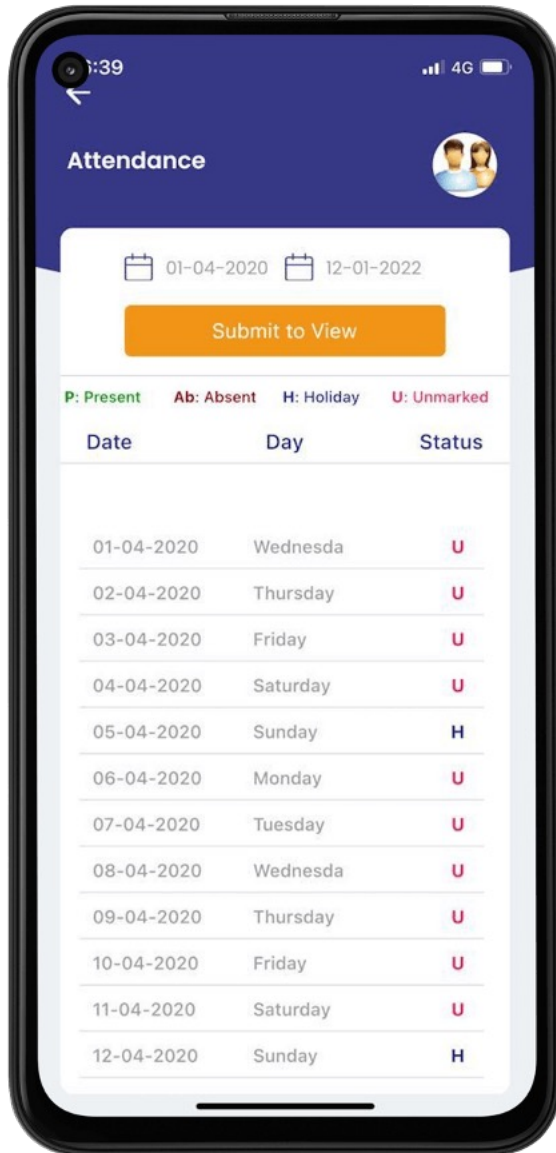

### 01 Exam List

Get Exam List

### 02 View Exam Marks / Grades

Get Marks/Grades details for individual Test/ Assessments

# Report Card

**01 Term Wise Report Card**  
Get Term Wise Report Card

**02 View/ Download Report Card**  
View / Download pdf of Report Card with all details

## 01 Date Wise Attendance

- Get date wise details of Attendance