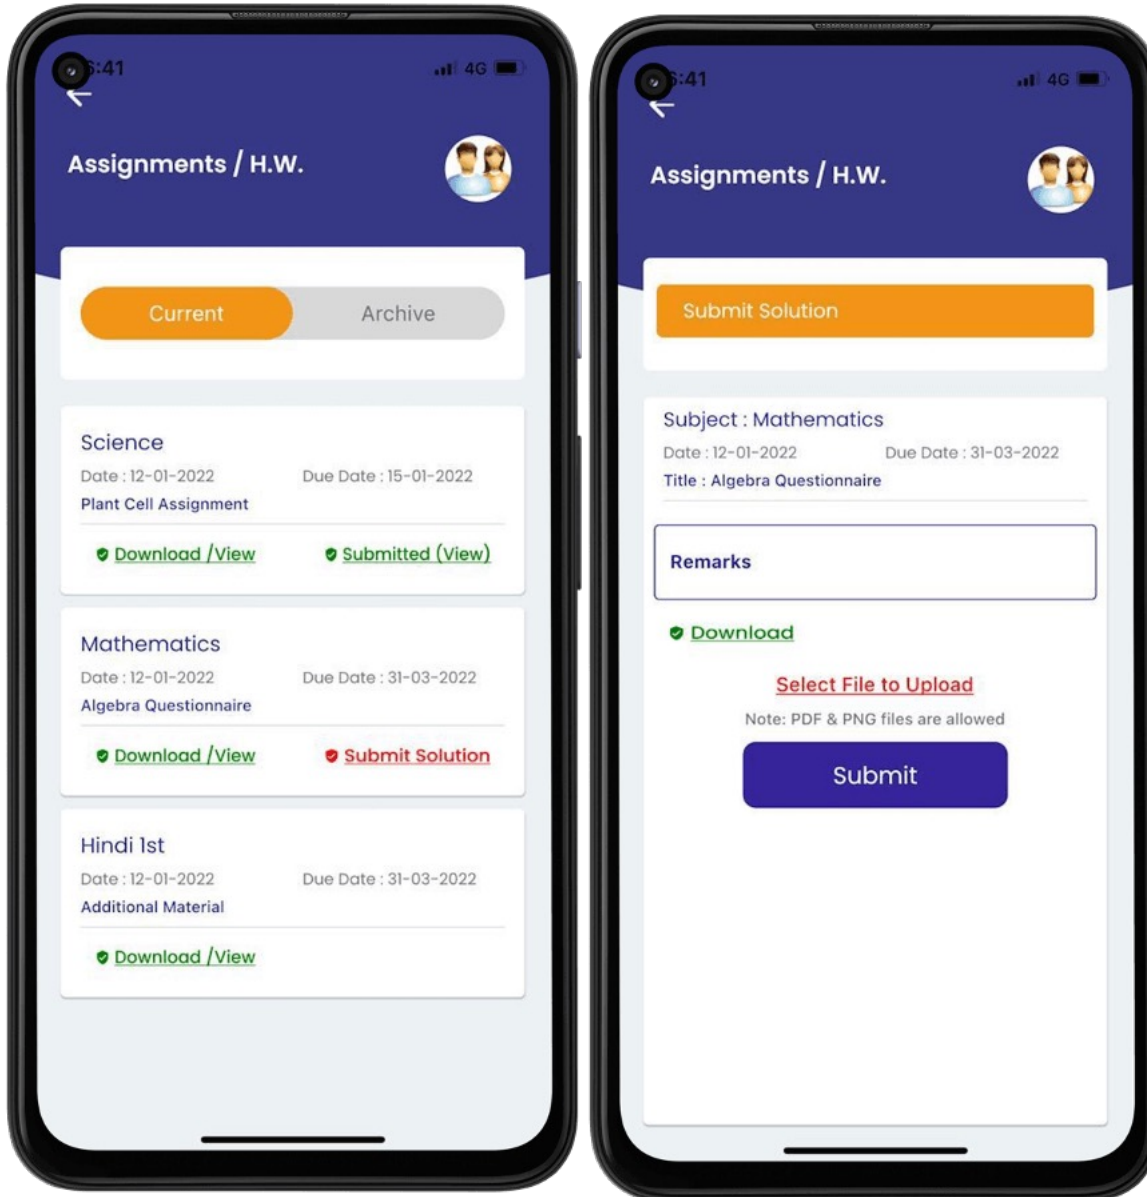

Assignment

01 View/Download Assignment

View & Download Assignment Subject wise or date wise

02 Assignment Status

Get status for which assignment solution is submitted and what is the last date of submission

03 Solution Submission

Students can upload solutions specific to assignment